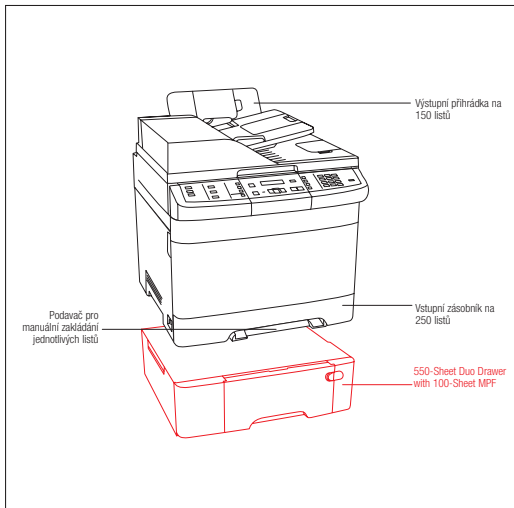

Part #	Model	002350522	X544 3-Years Total Onsite Service, Next Business Day
0026D0010	Lexmark X544n	002350523	X544 4-Years Total Onsite Service, Next Business Day
		002350525	X544 1-Year Renewal Onsite Service, Next Business Day
Part #	Tonerová tisková kazeta		
0C544X1KG	Black Extra High Yield Return Program Toner Cartridge		
0C544X1CG	Cyan Extra High Yield Return Program Toner Cartridge		
0C544X1MG	Magenta Extra High Yield Return Program Toner Cartridge		
0C544X1YG	Yellow Extra High Yield Return Program Toner Cartridge		
0C540H1KG	Black High Yield Return Program Toner Cartridge		
0C540H1CG	Cyan High Yield Return Program Toner Cartridge		
0C540H1MG	Magenta High Yield Return Program Toner Cartridge		
0C540H1YG	Yellow High Yield Return Program Toner Cartridge		
0C540A1KG	Black Return Program Toner Cartridge		
0C540A1CG	Cyan Return Program Toner Cartridge		
0C540A1MG	Magenta Return Program Toner Cartridge		
0C540A1YG	Yellow Return Program Toner Cartridge		
0C544X2KG	Black Extra High Yield Toner Cartridge		
0C544X2CG	Cyan Extra High Yield Toner Cartridge		
0C544X2MG	Magenta Extra High Yield Toner Cartridge		
0C544X2YG	Yellow Extra High Yield Toner Cartridge		
0C540H2KG	Black High Yield Toner Cartridge		
0C540H2CG	Cyan High Yield Toner Cartridge		
0C540H2MG	Magenta High Yield Toner Cartridge		
0C540H2YG	Yellow High Yield Toner Cartridge		
0C540X75G	Waste Toner Bottle		
0C540X71G	Black Imaging Kit		
0C540X74G	Black and Colour Imaging Kit		
Part #	Papír a fólie		
0012A5951	Glossy Laser Paper, A4 (200)		
0012A8241	Professional Color Laser Transparencies, A4 (50)		
Part #	Manipulace s papírem		
003000551	550-Sheet Duo Drawer with 100-Sheet MPF		
Part #	Paměťové karty		
001022298	128MB DDR1-DRAM		
001022299	256MB DDR1-DRAM		
001022301	512MB DDR1-DRAM		
001021209	64MB Flash Card		
0030G0827	Traditional Chinese Font Card		
Part #	Konektivita		
001021294	USB (2 Meter) Cable		
Part #	Rozšířené záruky		
002350521	X544 2-Years Total Onsite Service, Next Business Day		

Další dostupné modely

Lexmark X544dn: Lexmark X544n + integrovaný oboustranný tisk
Lexmark X544dw: Lexmark X544dn + integrované bezdrátové připojení
Lexmark X544dtn: Lexmark X544dn + rozšiřující zásuvka

Obsah balení

Multifunkční barevné laserové zařízení Lexmark X544n, První barevné (CMY) tonerové kazety pro 3 000 stran*, První černá tonerová kazeta pro 4 000 stran*, 4 vývojové jednotky (K, C, M, Y), Fotoelektrická jednotka, CD se softwarem a dokumentací, Napájecí kabel(y), Telefonní kabel nebo adaptér RJ-11 (v závislosti na zemi), Průvodce nastavením (síťové a lokální připojení), Informace o programu vratných kazet, Překryvné popisky ovládacího panelu, Prohlášení o omezené záruce / záruční list

Vaše záruka od společnosti Lexmark